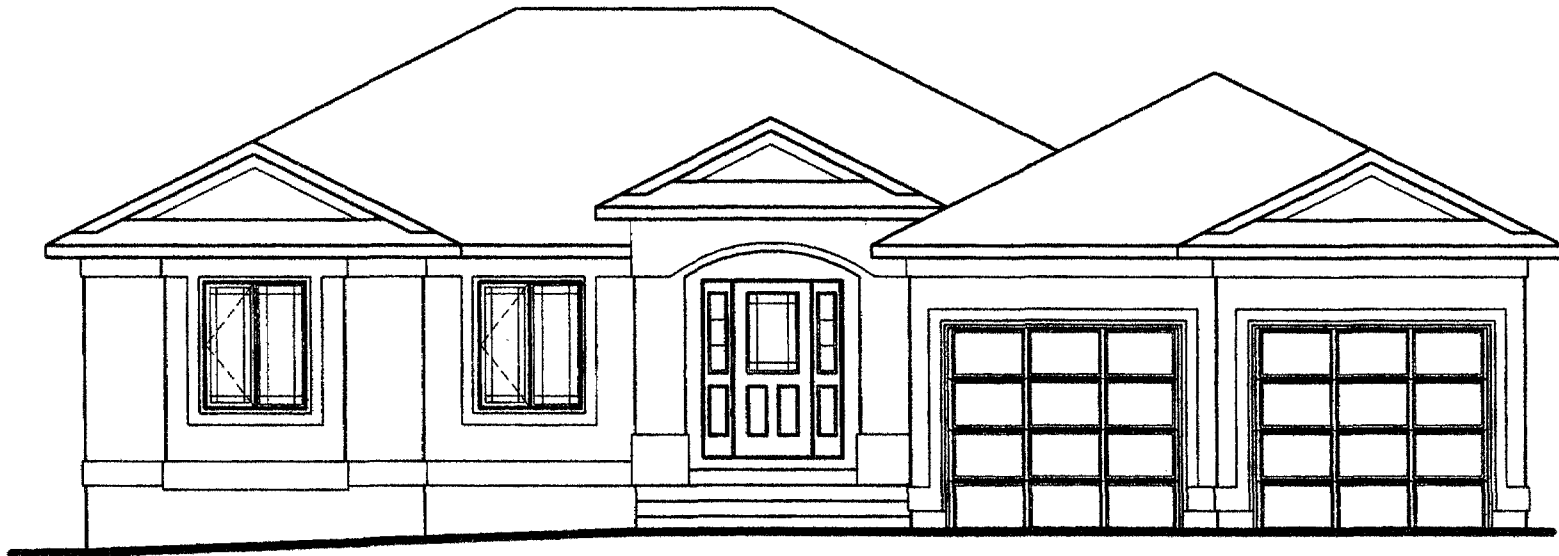

**Lorne West 771-8558**

**1590 Square Foot, 3 Bedroom Bungalow**

**Great Room Design  
Tray Ceiling  
Gas Fireplace - Optional  
Island Kitchen with Oak Cabinetry  
Large Mudroom with WIP**

**Main Floor Laundry  
Large Front Entry  
Master Bedroom Walk In Closet  
Master Bedroom 3 Piece Ensuite  
High Efficiency Furnace**

**Open Basement Design  
Larger Basement Windows  
Silent Floor System  
Oversized Attached Double Garage  
Two-Tone Stucco Exterior**